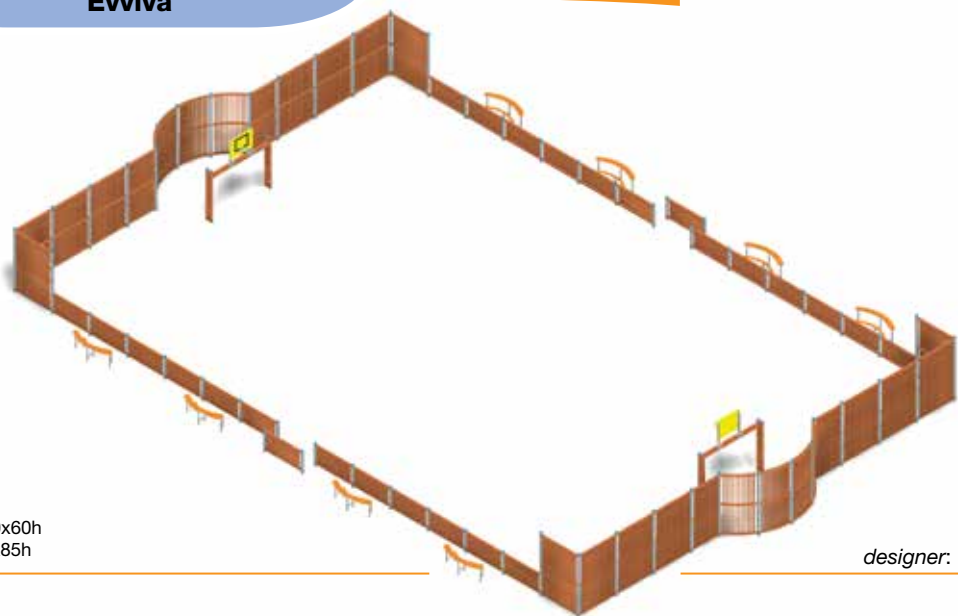

**Ewiva**

6+

2000x3000x335h

m<sup>3</sup> 7,43

24h

4

28x 40x40x60h 48x 30x30x60h  
30x 50x50x70h 4x 70x50x85h

designer: Fabio Casadei