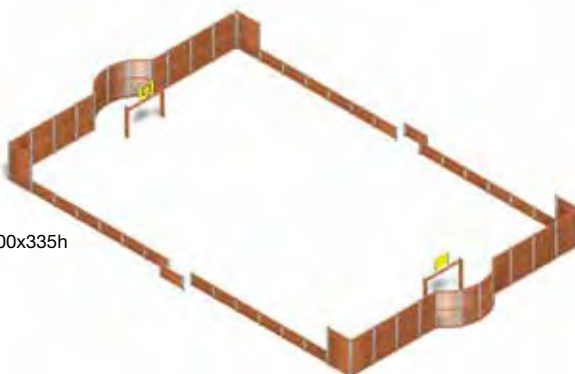

designer: Fabio Casadei

SPC0403

Evviva 403

- 6+

- 1200x1800x335h
- m³ 4,74
- 16h
- 4
- 20x 40x40x60h
  18x 50x50x70h 4x 70x50x85h